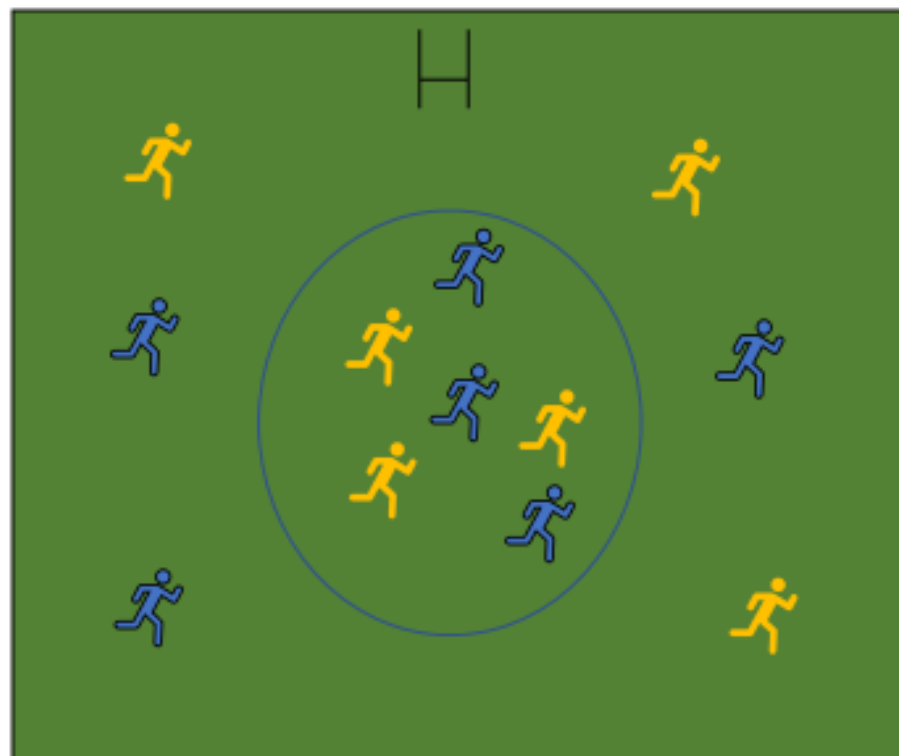

# Inside Out

<b>Title</b>	Inside Out
<b>Primary Skill</b>	Controlling a moving ball
<b>Secondary Skill</b>	Ground Striking, Striking from Hand, hand pass
<b>Equipment</b>	Cones, Balls
<b>Description</b>	<p>Set up as in diagram:</p> <ul style="list-style-type: none"><li>• On whistle, players outside the circle pass a low ball into any player in the circle</li><li>• When the Player gains possess, he passes ball back to a different player outside the circle</li></ul> <p>Progress:</p> <ul style="list-style-type: none"><li>• Only yellow players outside the circle have a ball and are trying to pass the sliothar to a yellow in the middle. The reds tackle</li><li>• After 1 minute swap roles in the middle where reds are passing and yellows are tackling</li></ul>